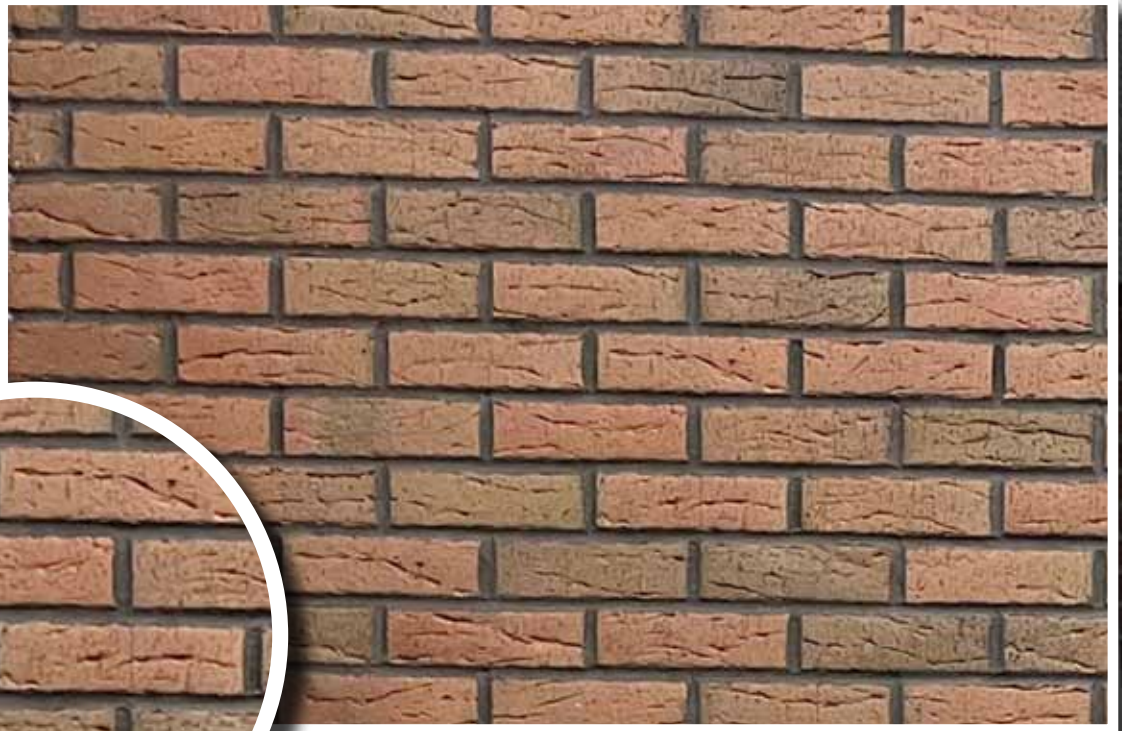

RUSTIC RED WITH GREY POINTING

RUSTIC RED WITH DARK GREY POINTING

AGENA RUSTIC WITH DARK GREY POINTING

AGENA RUSTIC WITH GREY POINTING

NATURAL RED WITH DARK GREY POINTING

NATURAL RED WITH GREY POINTING

RUSTIC ANATOLIA WITH DARK GREY POINTING

RUSTIC ANATOLIA WITH GREY POINTING

RUSTIC NATURAL LIGHT CREAM WITH WHITE POINTING

RUSTIC SMOOTH LIGHT CREAM WITH BUFF POINTING

The real brick system are real genuine bricks used for all types of surfaces. These give the durability and beauty of solid bricks. They come in many styles and colours each with its own distinctive feature. They can be used on new build projects and also with external insulation. We have a full showroom available displaying each variation. Please call 01 848 3115 to make an appointment. (Appointment Only).