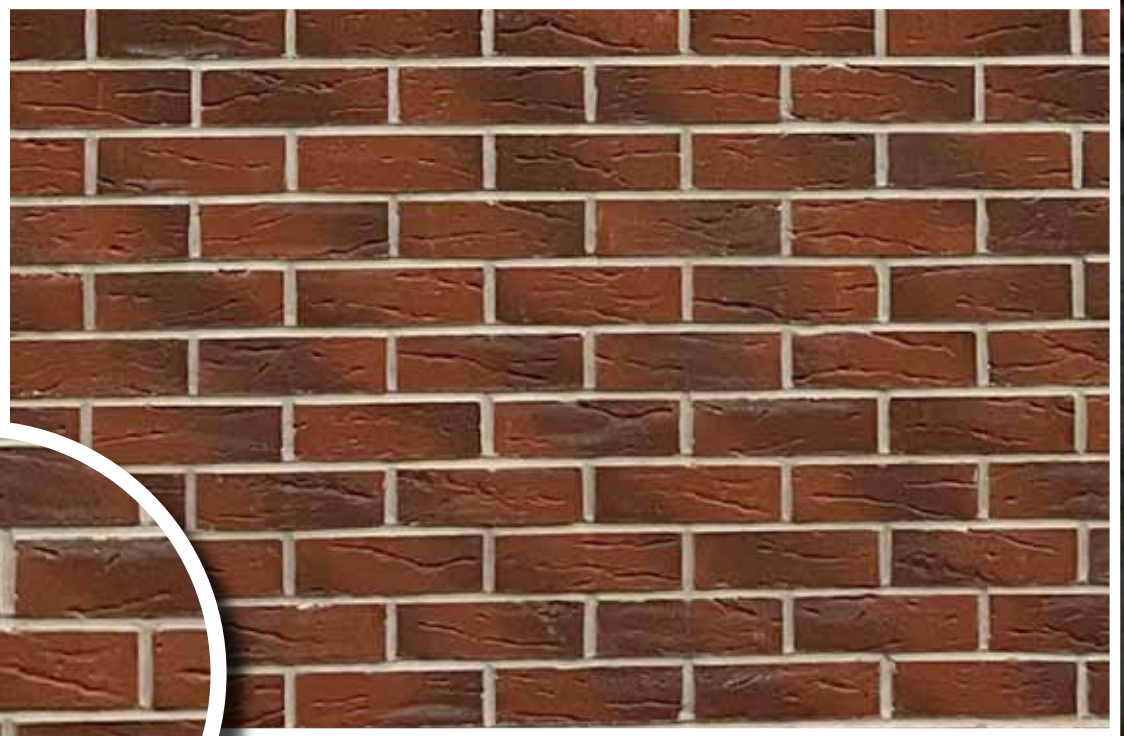

RUSTIC RED WITH GREY POINTING

RUSTIC RED WITH DARK GREY POINTING

AGENA RUSTIC WITH DARK GREY POINTING

AGENA RUSTIC WITH GREY POINTING

NATURAL RED WITH DARK GREY POINTING

NATURAL RED WITH GREY POINTING

RUSTIC ANATOLIA WITH DARK GREY POINTING

RUSTIC ANATOLIA WITH GREY POINTING

RUSTIC NATURAL LIGHT CREAM WITH WHITE POINTING

RUSTIC SMOOTH LIGHT CREAM WITH BUFF POINTING

The real brick system are real genuine bricks used for all types of surfaces. These give the durability and beauty of solid bricks. They come in many styles and colours each with its own distinctive feature. They can be used on new build projects and also with external insulation. We have a full showroom available displaying each variation. Please call 01 848 3115 to make an appointment. (Appointment Only).