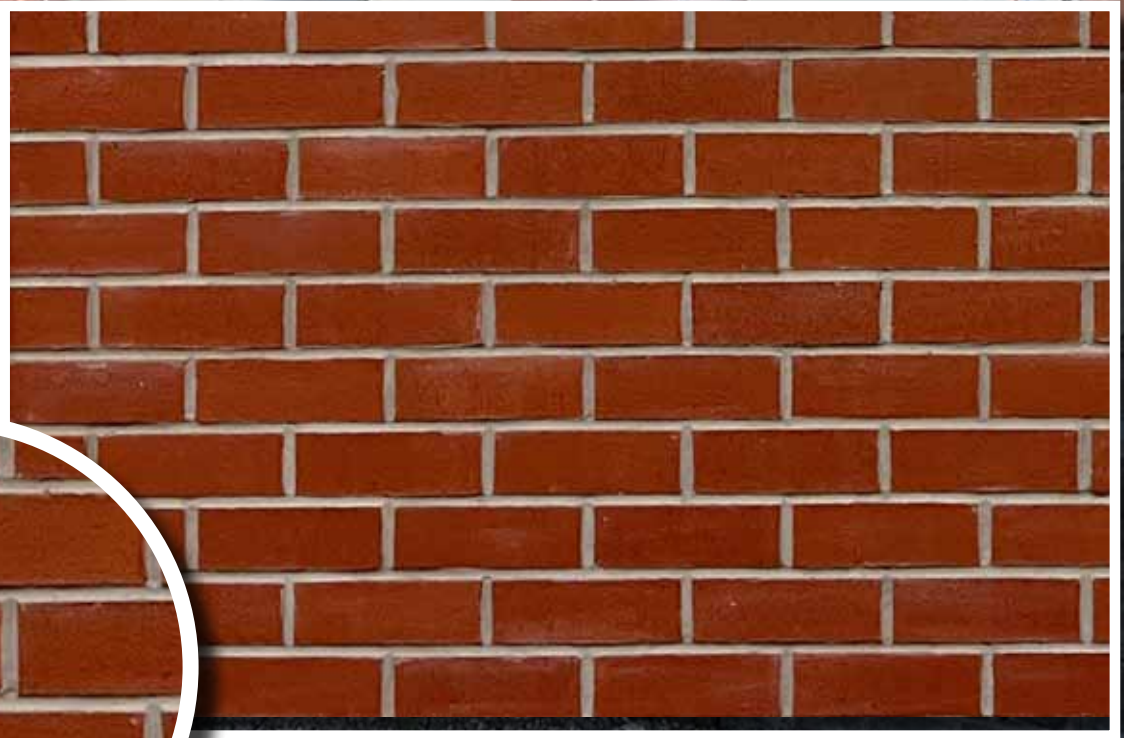

RUSTIC RED WITH GREY POINTING

RUSTIC RED WITH DARK GREY POINTING

AGENA RUSTIC WITH DARK GREY POINTING

AGENA RUSTIC WITH GREY POINTING

NATURAL RED WITH DARK GREY POINTING

NATURAL RED WITH GREY POINTING

RUSTIC ANATOLIA WITH DARK GREY POINTING

RUSTIC ANATOLIA WITH GREY POINTING

RUSTIC NATURAL LIGHT CREAM WITH WHITE POINTING

RUSTIC SMOOTH LIGHT CREAM WITH BUFF POINTING

The real brick system are real genuine bricks used for all types of surfaces. These give the durability and beauty of solid bricks. They come in many styles and colours each with its own distinctive feature. They can be used on new build projects and also with external insulation. We have a full showroom available displaying each variation. Please call 01 848 3115 to make an appointment. (Appointment Only).